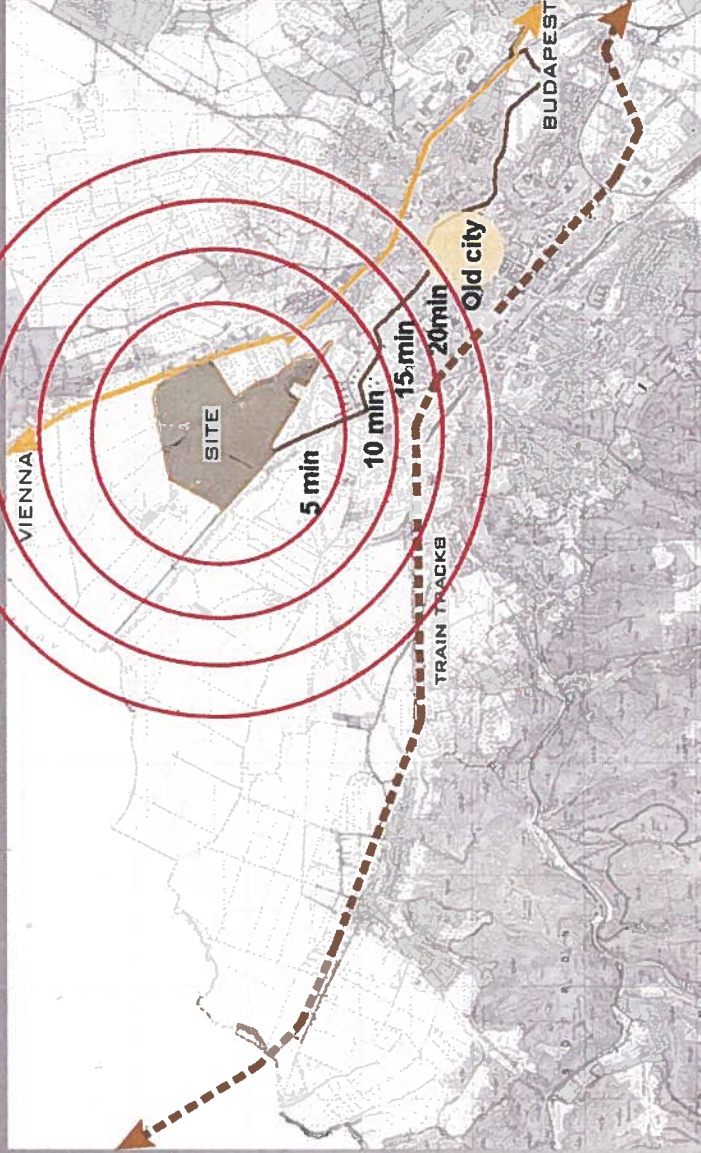

Sopron Golden Lake

LEISURE & PLEASURE IN THE CENTER OF EUROPE

The Old City

PEOPLES INVESTMENTS

Area View