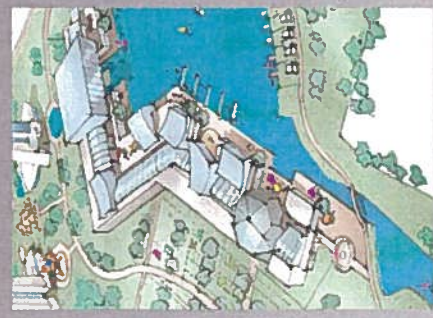

# Sopron Golden Lake

LEISURE & PLEASURE IN THE CENTER OF EUROPE

The 60,000 sqm retail strip is comprised of a broad range of world class Shops & boutiques, as well as a Convention Center, State of the art concert hall & outdoor theatre for the Performing arts.