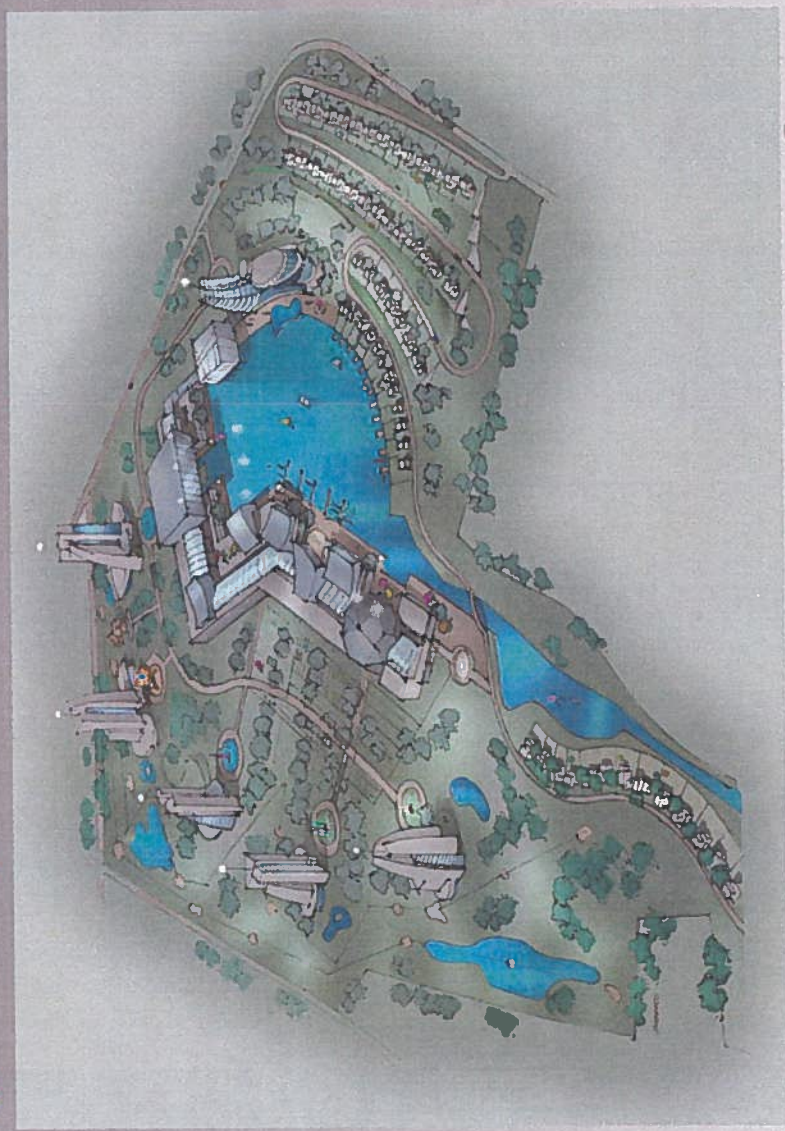

Sopron Golden Lake

LEISURE & PLEASURE IN THE CENTER OF EUROPE

ING Night view

Papri Investments